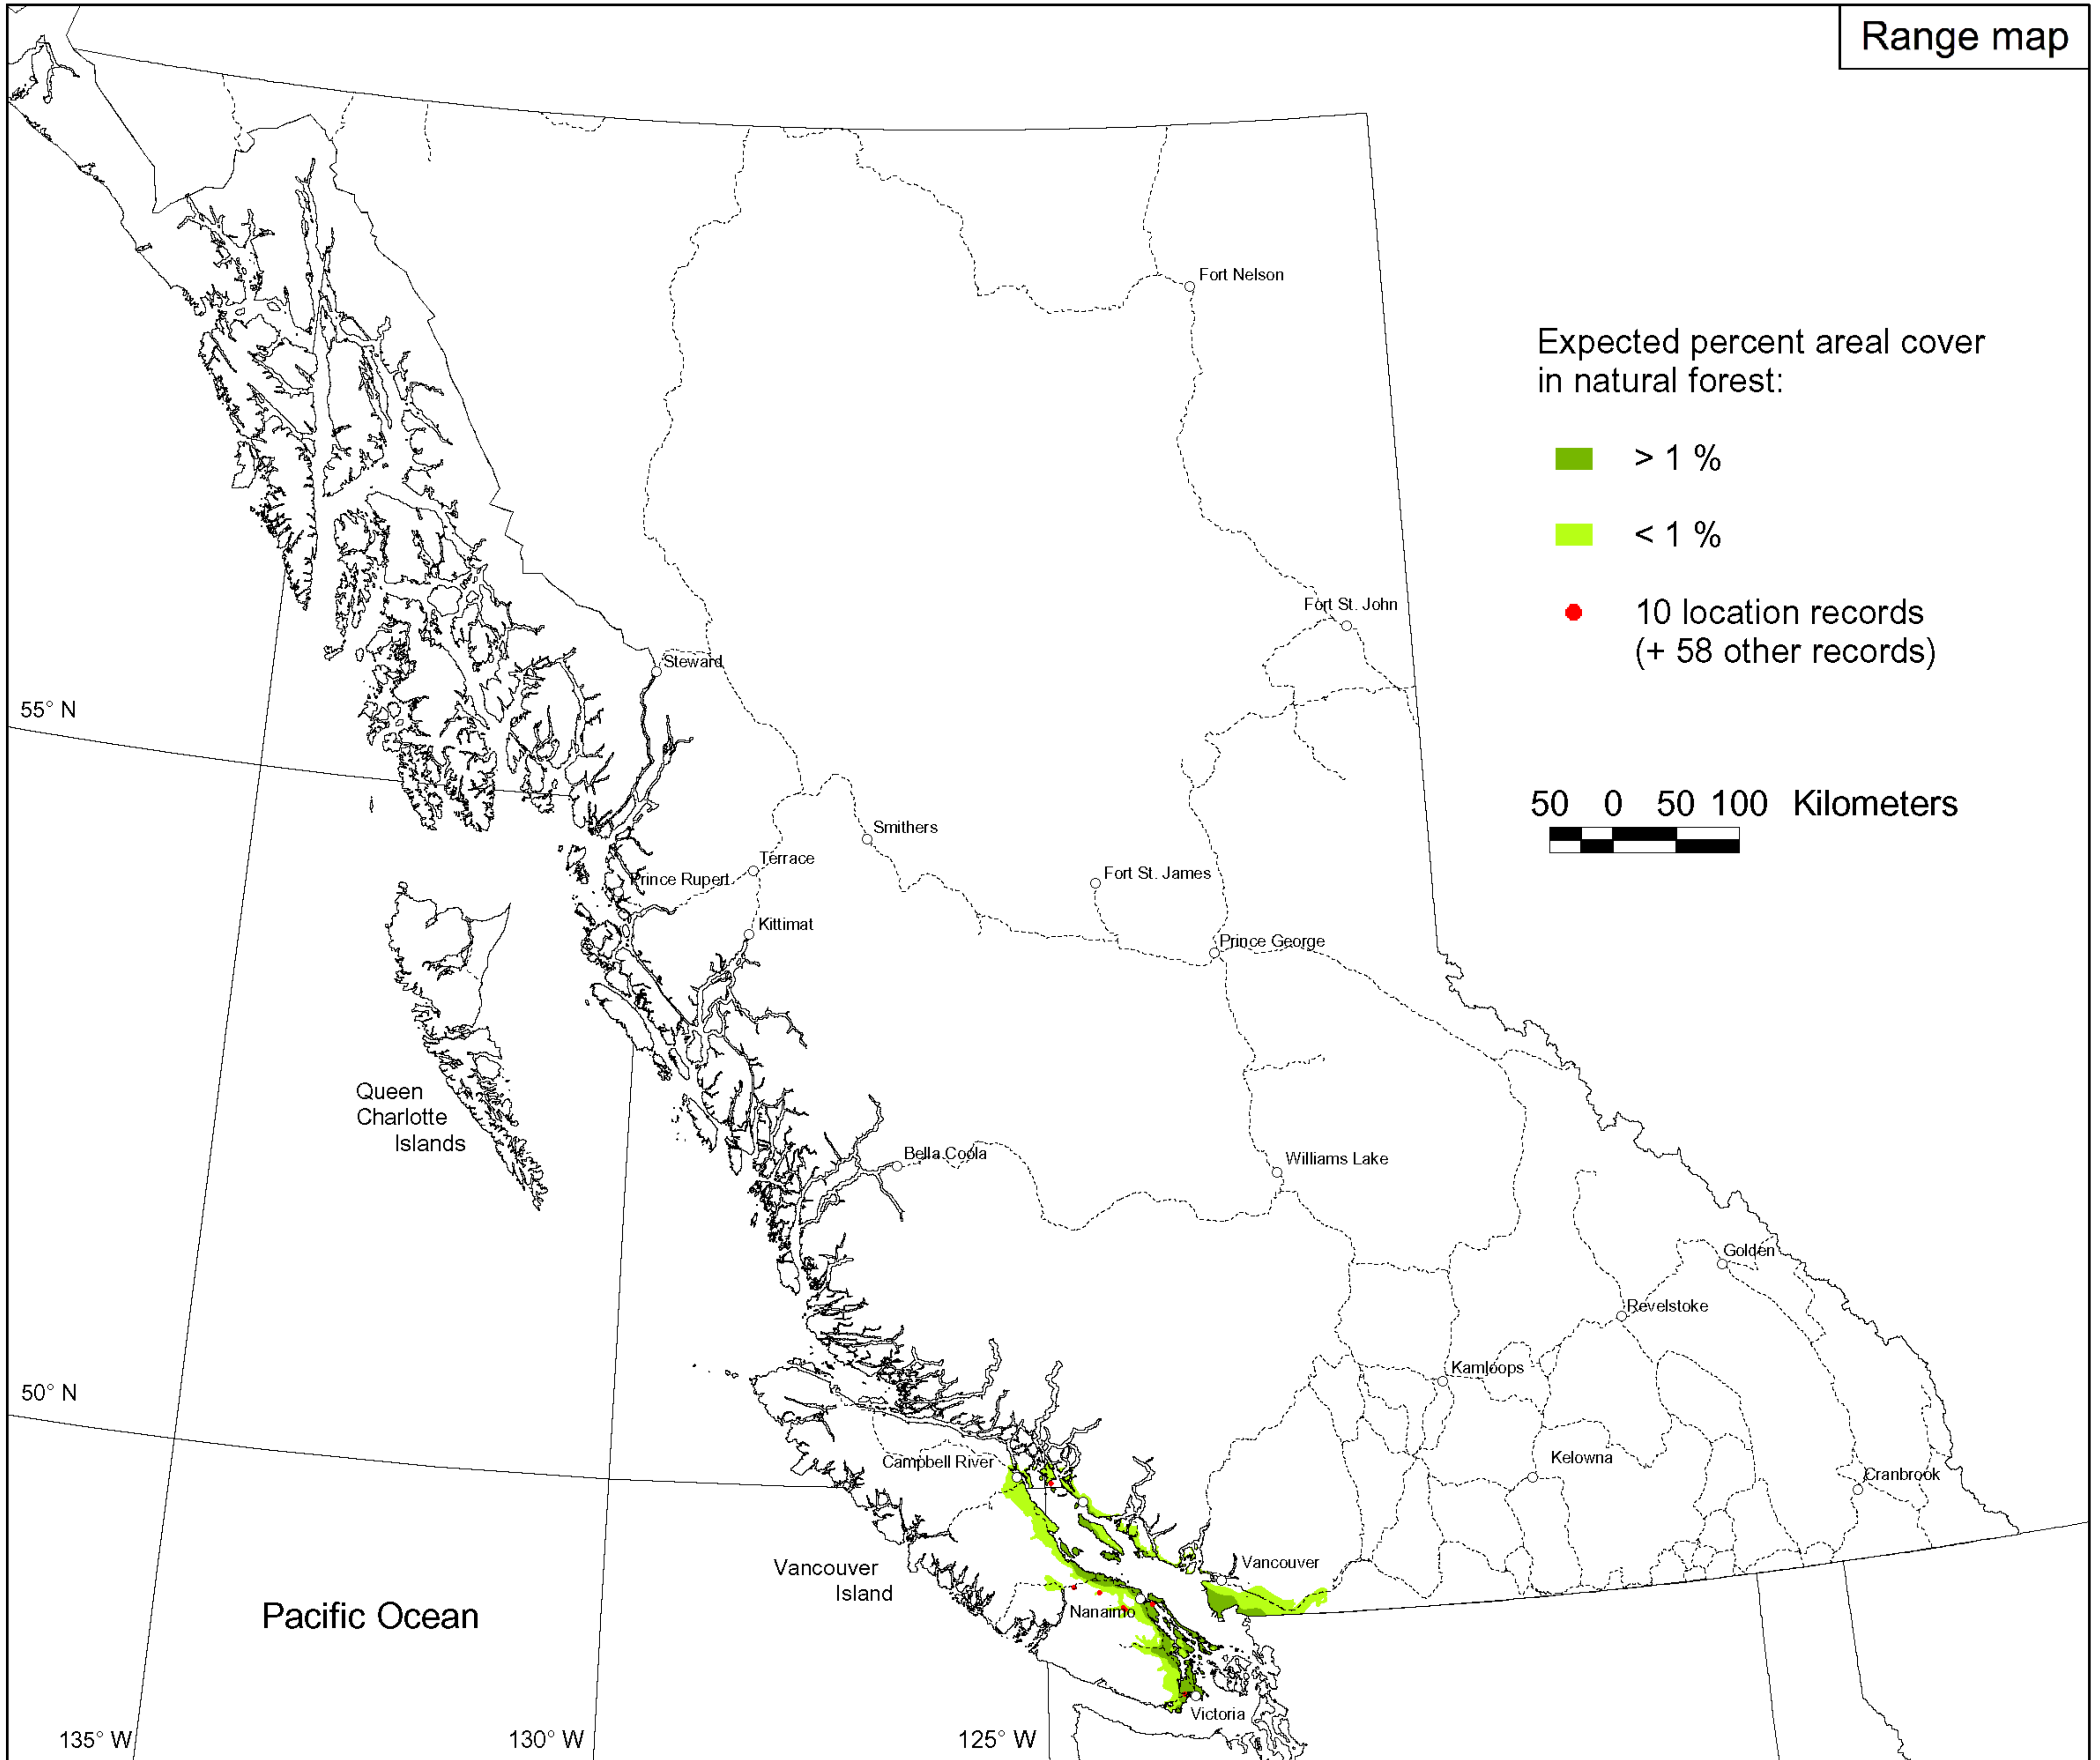

# Arbutus menziesii Pursh. - Arbutus

Range map

Conservation status

## Cumulative cover

BEC Zone	Species range (ha)	Protected (%)	Number of reserves with cumulative cover			
			> 2.5 ha	> 5 ha	> 10 ha	> 50 ha
CDF	250,162	2.7	18	5	1	0
CWH	449,009	2.0	2	1	0	0