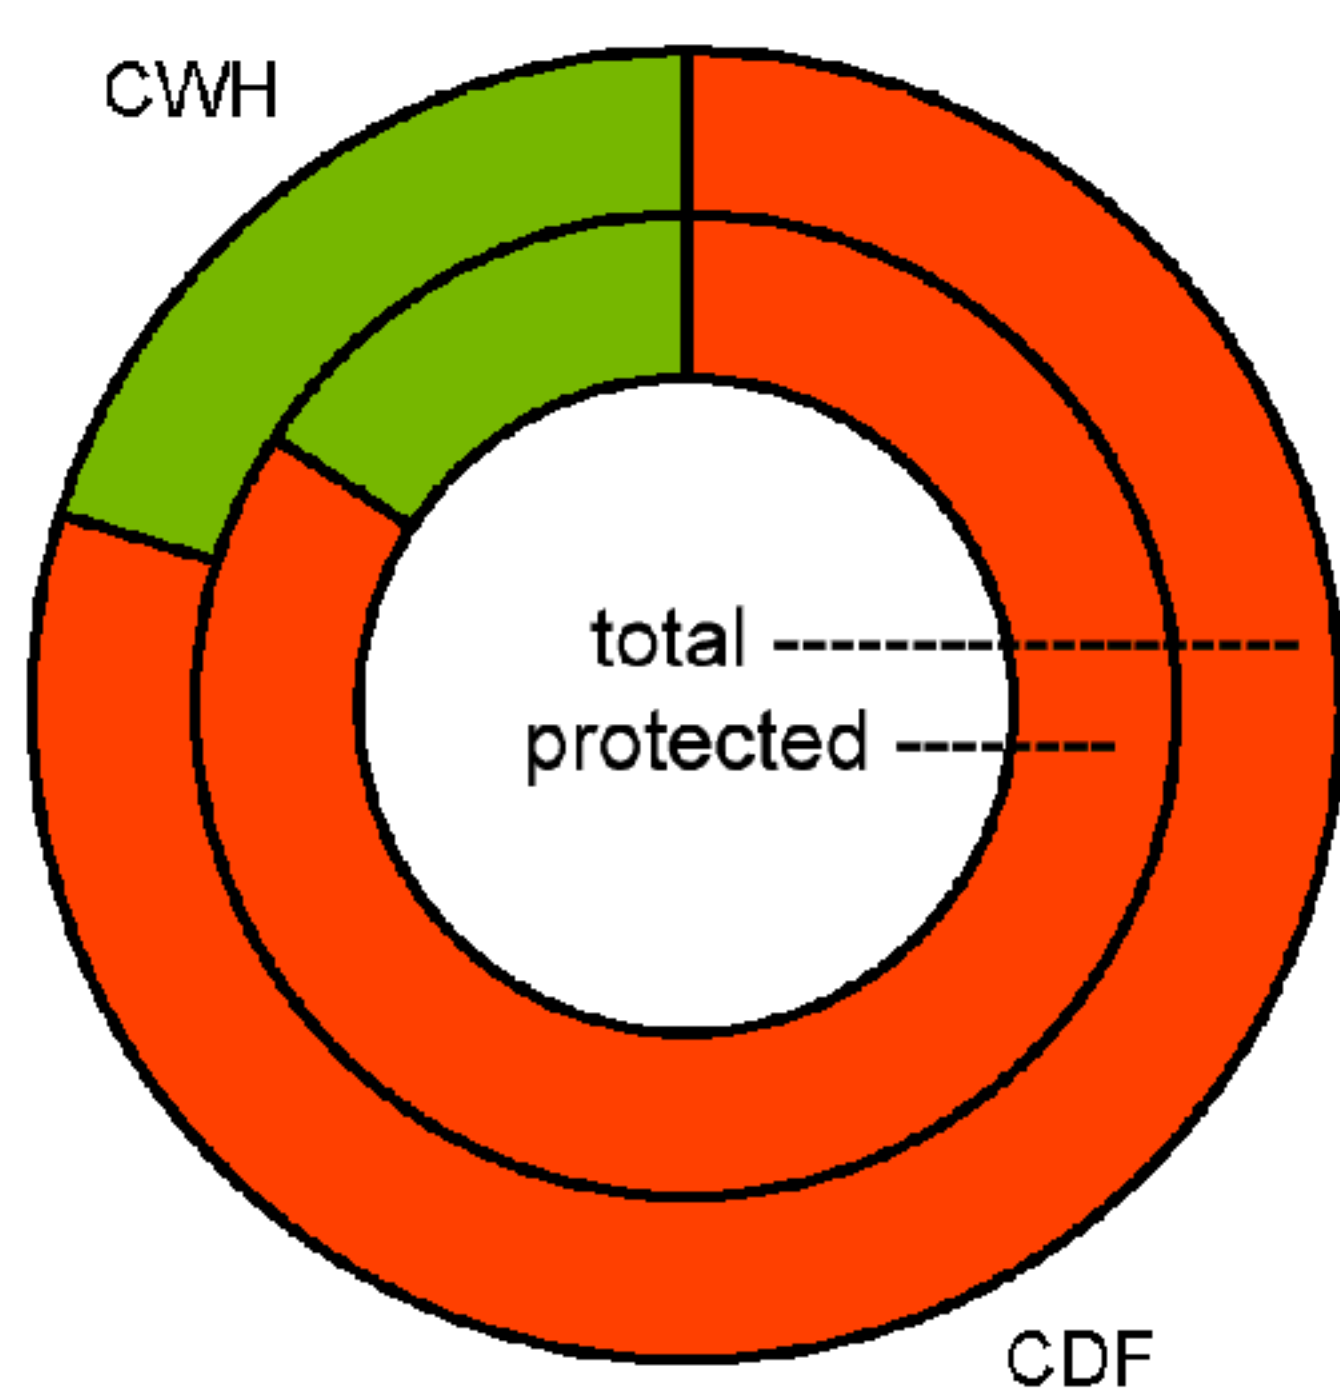

# Arbutus menziesii Pursh. - Arbutus

Range map

Conservation status

## Cumulative cover

BEC Zone	Species range (ha)	Protected (%)	Number of reserves with cumulative cover			
			> 2.5 ha	> 5 ha	> 10 ha	> 50 ha
CDF	250,162	2.7	18	5	1	0
CWH	449,009	2.0	2	1	0	0